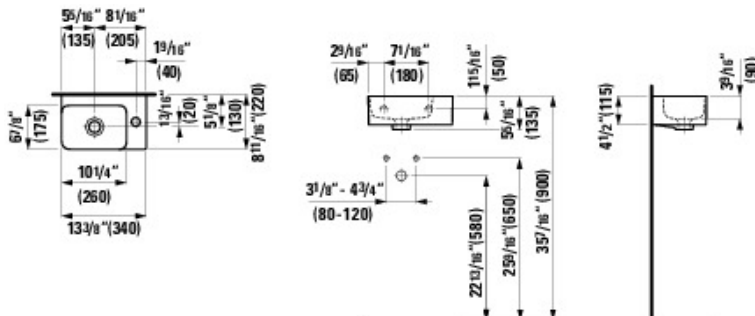

VAL

DIMENSIONS

Length 340 mm.
Width 220 mm.
Height 115 mm.

COLOURS AND FINISHES

OPTIONS

106 - one tap hole right

SPECIFICATION TEXT

Small Washbasin VAL
SaphirKeramik (unique extra strong ceramic material)
Inside dimensions: 9 13/16" x 6 11/16"
Meets or exceeds the following:
ASME A112.19.2, cUPC/IAPMO listed
Features:
Rectangular basin, wall mounted
With overflow slot, with tap bank right, with tap hole
Overflow channel glazed
Limited 5 year warranty

MOUNTING ACCESSORIES INCLUDED

Plastic nut M10, part nr. 890970
Mounting set M 6/16" x 5 8/16" (M10 x 140 mm), part nr. 899882

CHARACTERISTICS

Small Washbasin, wall mounted

Asymmetric

Bowl length (mm): 170

Bowl position: Left

Bowl width (mm): 250

Cloakroom basin

Installation type: Wall-hung

Material: SaphirKeramik

Number of fixing points: 2

Shape: Square

Washbasin capacity (l): 2

TECHNICAL DRAWINGS